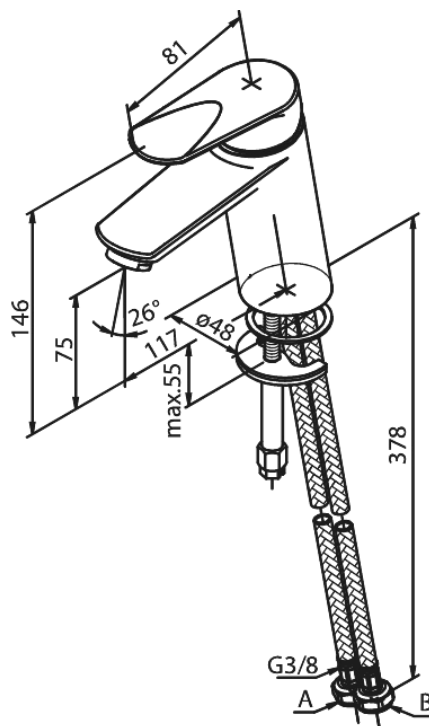

Product features

reddot award
winner

FM Mattsson Denmark ApS
Hvidkærvej 48, 5250 Odense SV, DK-56416218

+45 88 33 00 34 damixa-international@fmmattsongroup.com

Mere information på damixa.com

damixa